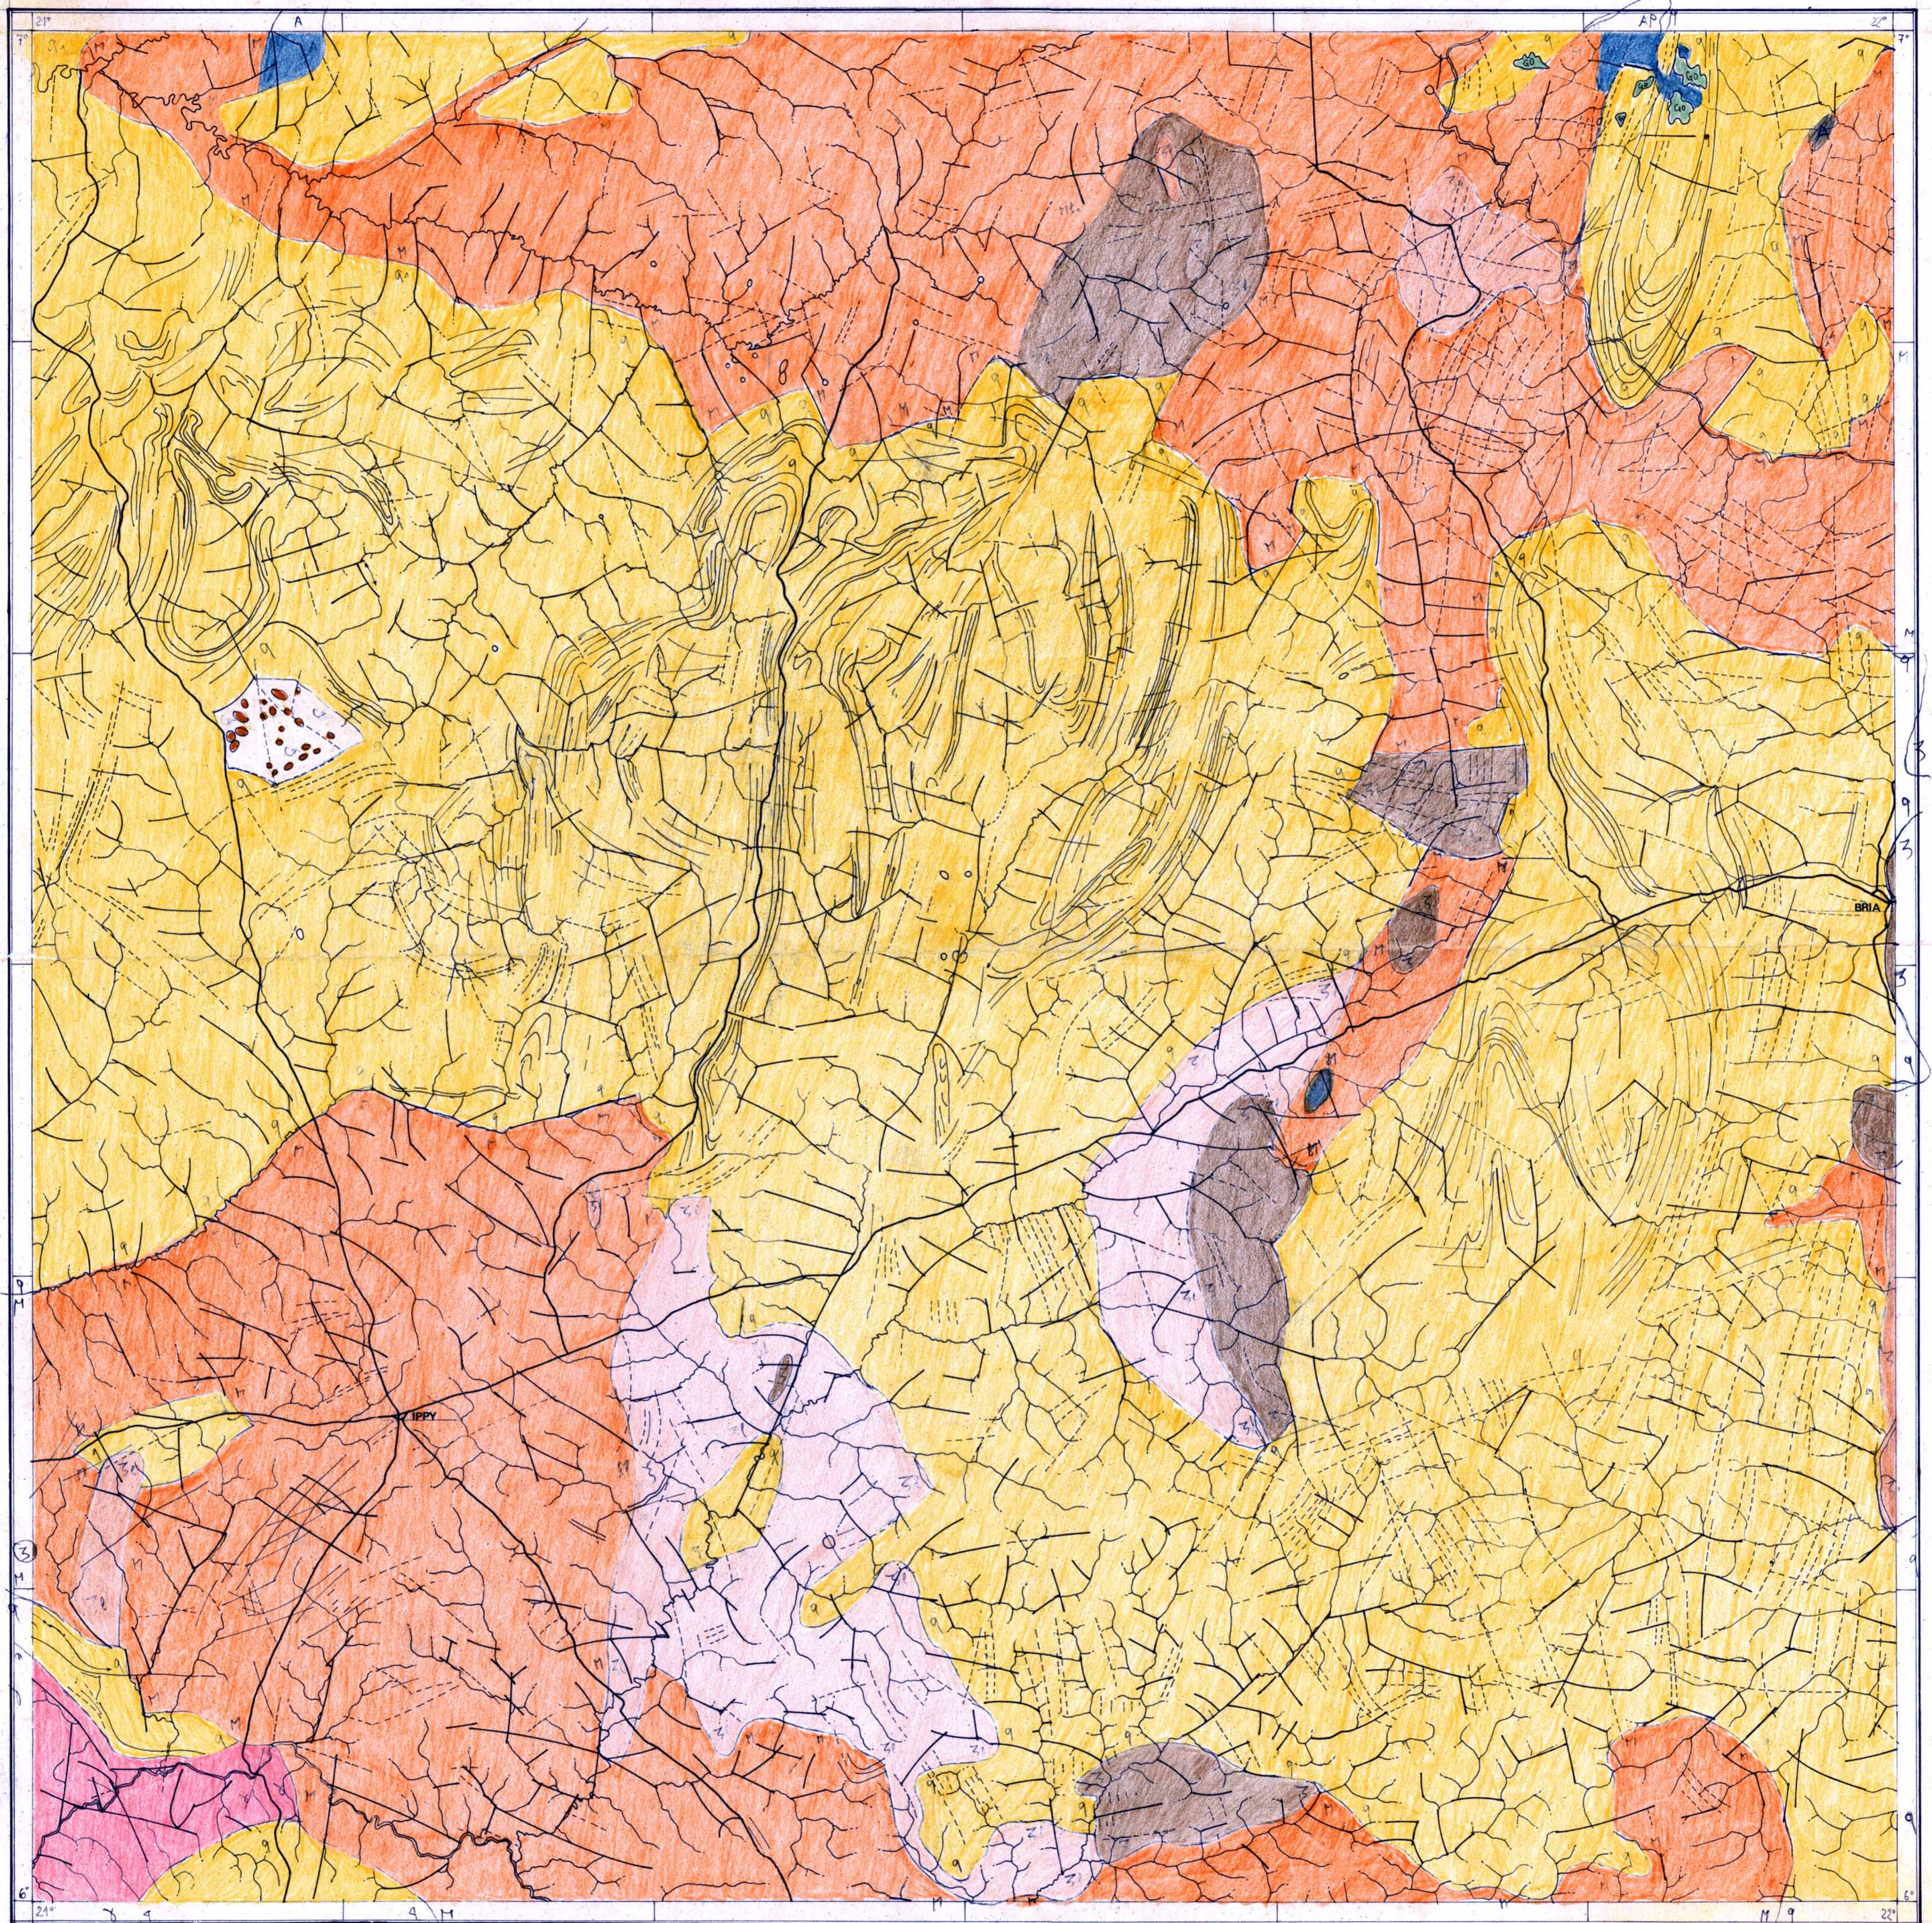

Cate mayho - shawman

BRIA

Y. Bouvier
in 1987

M11102/CAR
03399

03399