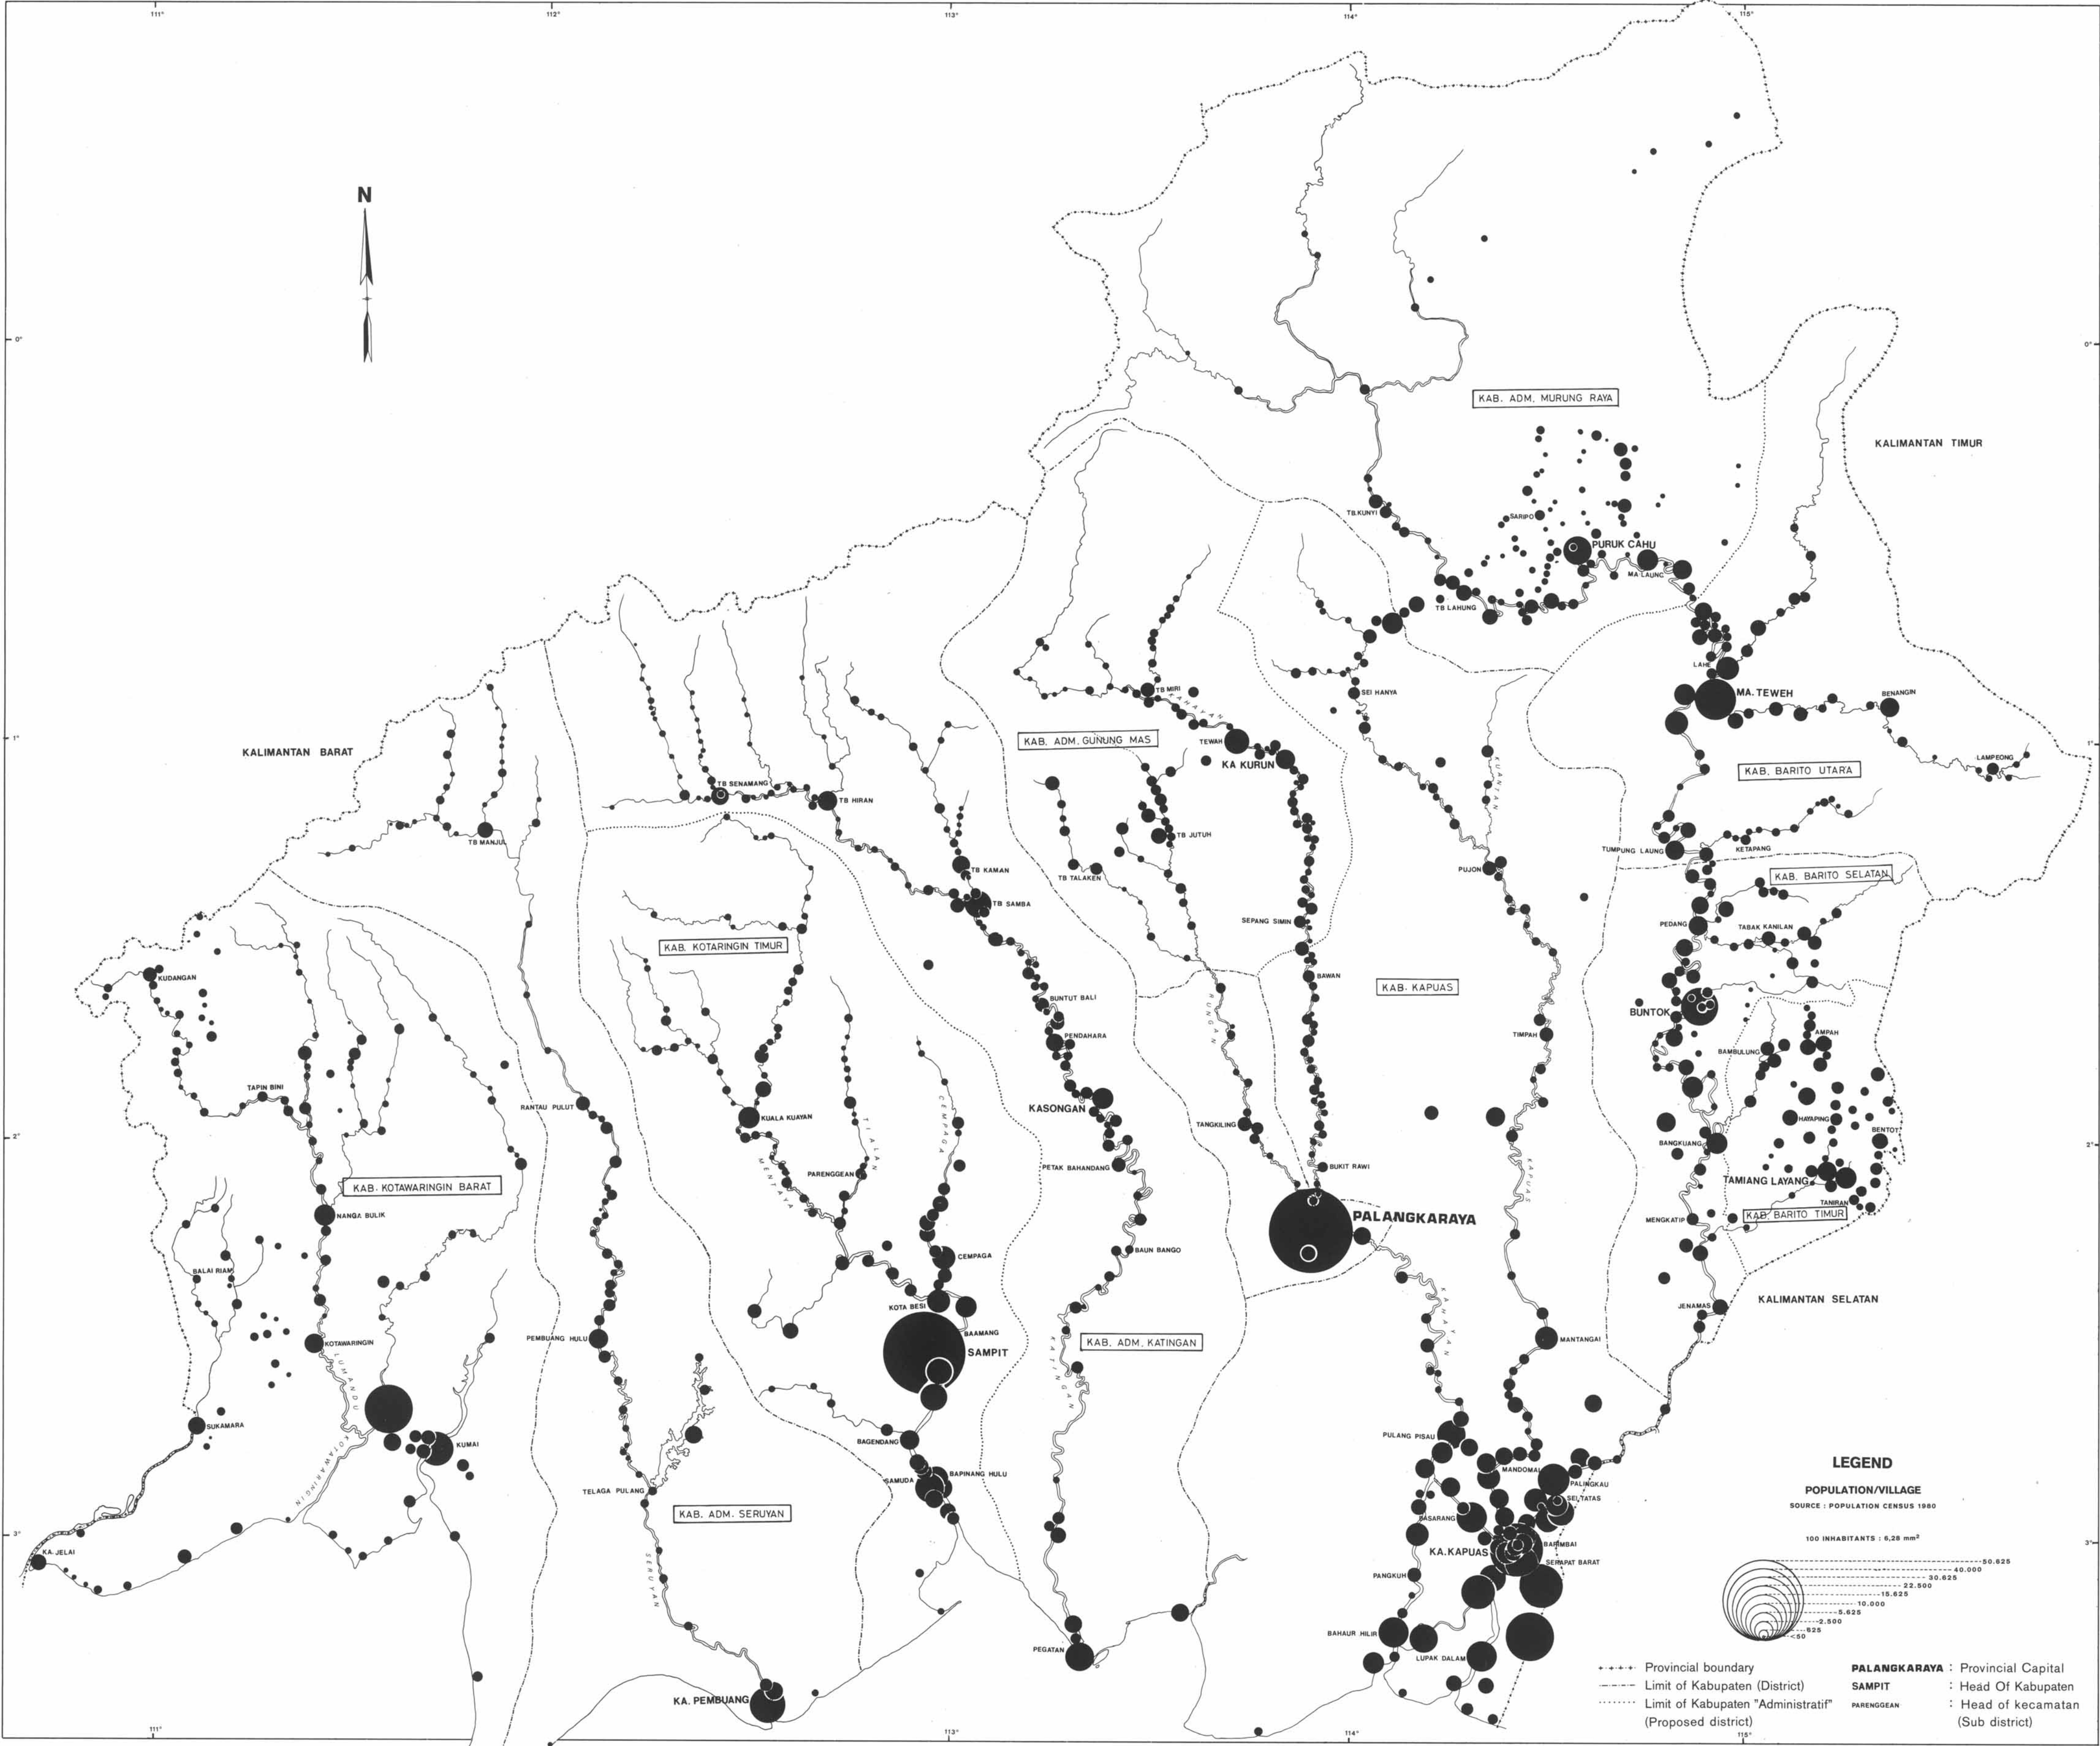

CENTRAL KALIMANTAN

D.J.T.-ORSTOM TRANSMIGRATION PROJECT PTA-44

POPULATION - 1980

LEGEND

POPULATION/VILLAGE

SOURCE : POPULATION CENSUS 1980

- Provincial boundary
- Limit of Kabupaten (District)
- Limit of Kabupaten "Administratif" (Proposed district)
- PALANGKARAYA** : Provincial Capital
- SAMPIT** : Head Of Kabupaten
- PARENGGEAN** : Head of kecamatan (Sub district)

Scale 1 : 1,000,000

13930