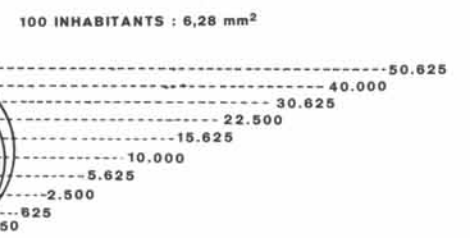

CENTRAL KALIMANTAN

D.J.T.-ORSTOM TRANSMIGRATION PROJECT PTA-44

POPULATION - 1980

LEGEND

POPULATION/VILLAGE

SOURCE : POPULATION CENSUS 1980

- Provincial boundary
- Limit of Kabupaten (District)
- Limit of Kabupaten "Administratif" (Proposed district)
- PALANGKARAYA** : Provincial Capital
- SAMPIT** : Head Of Kabupaten
- PARENGGEAN** : Head of kecamatan (Sub district)