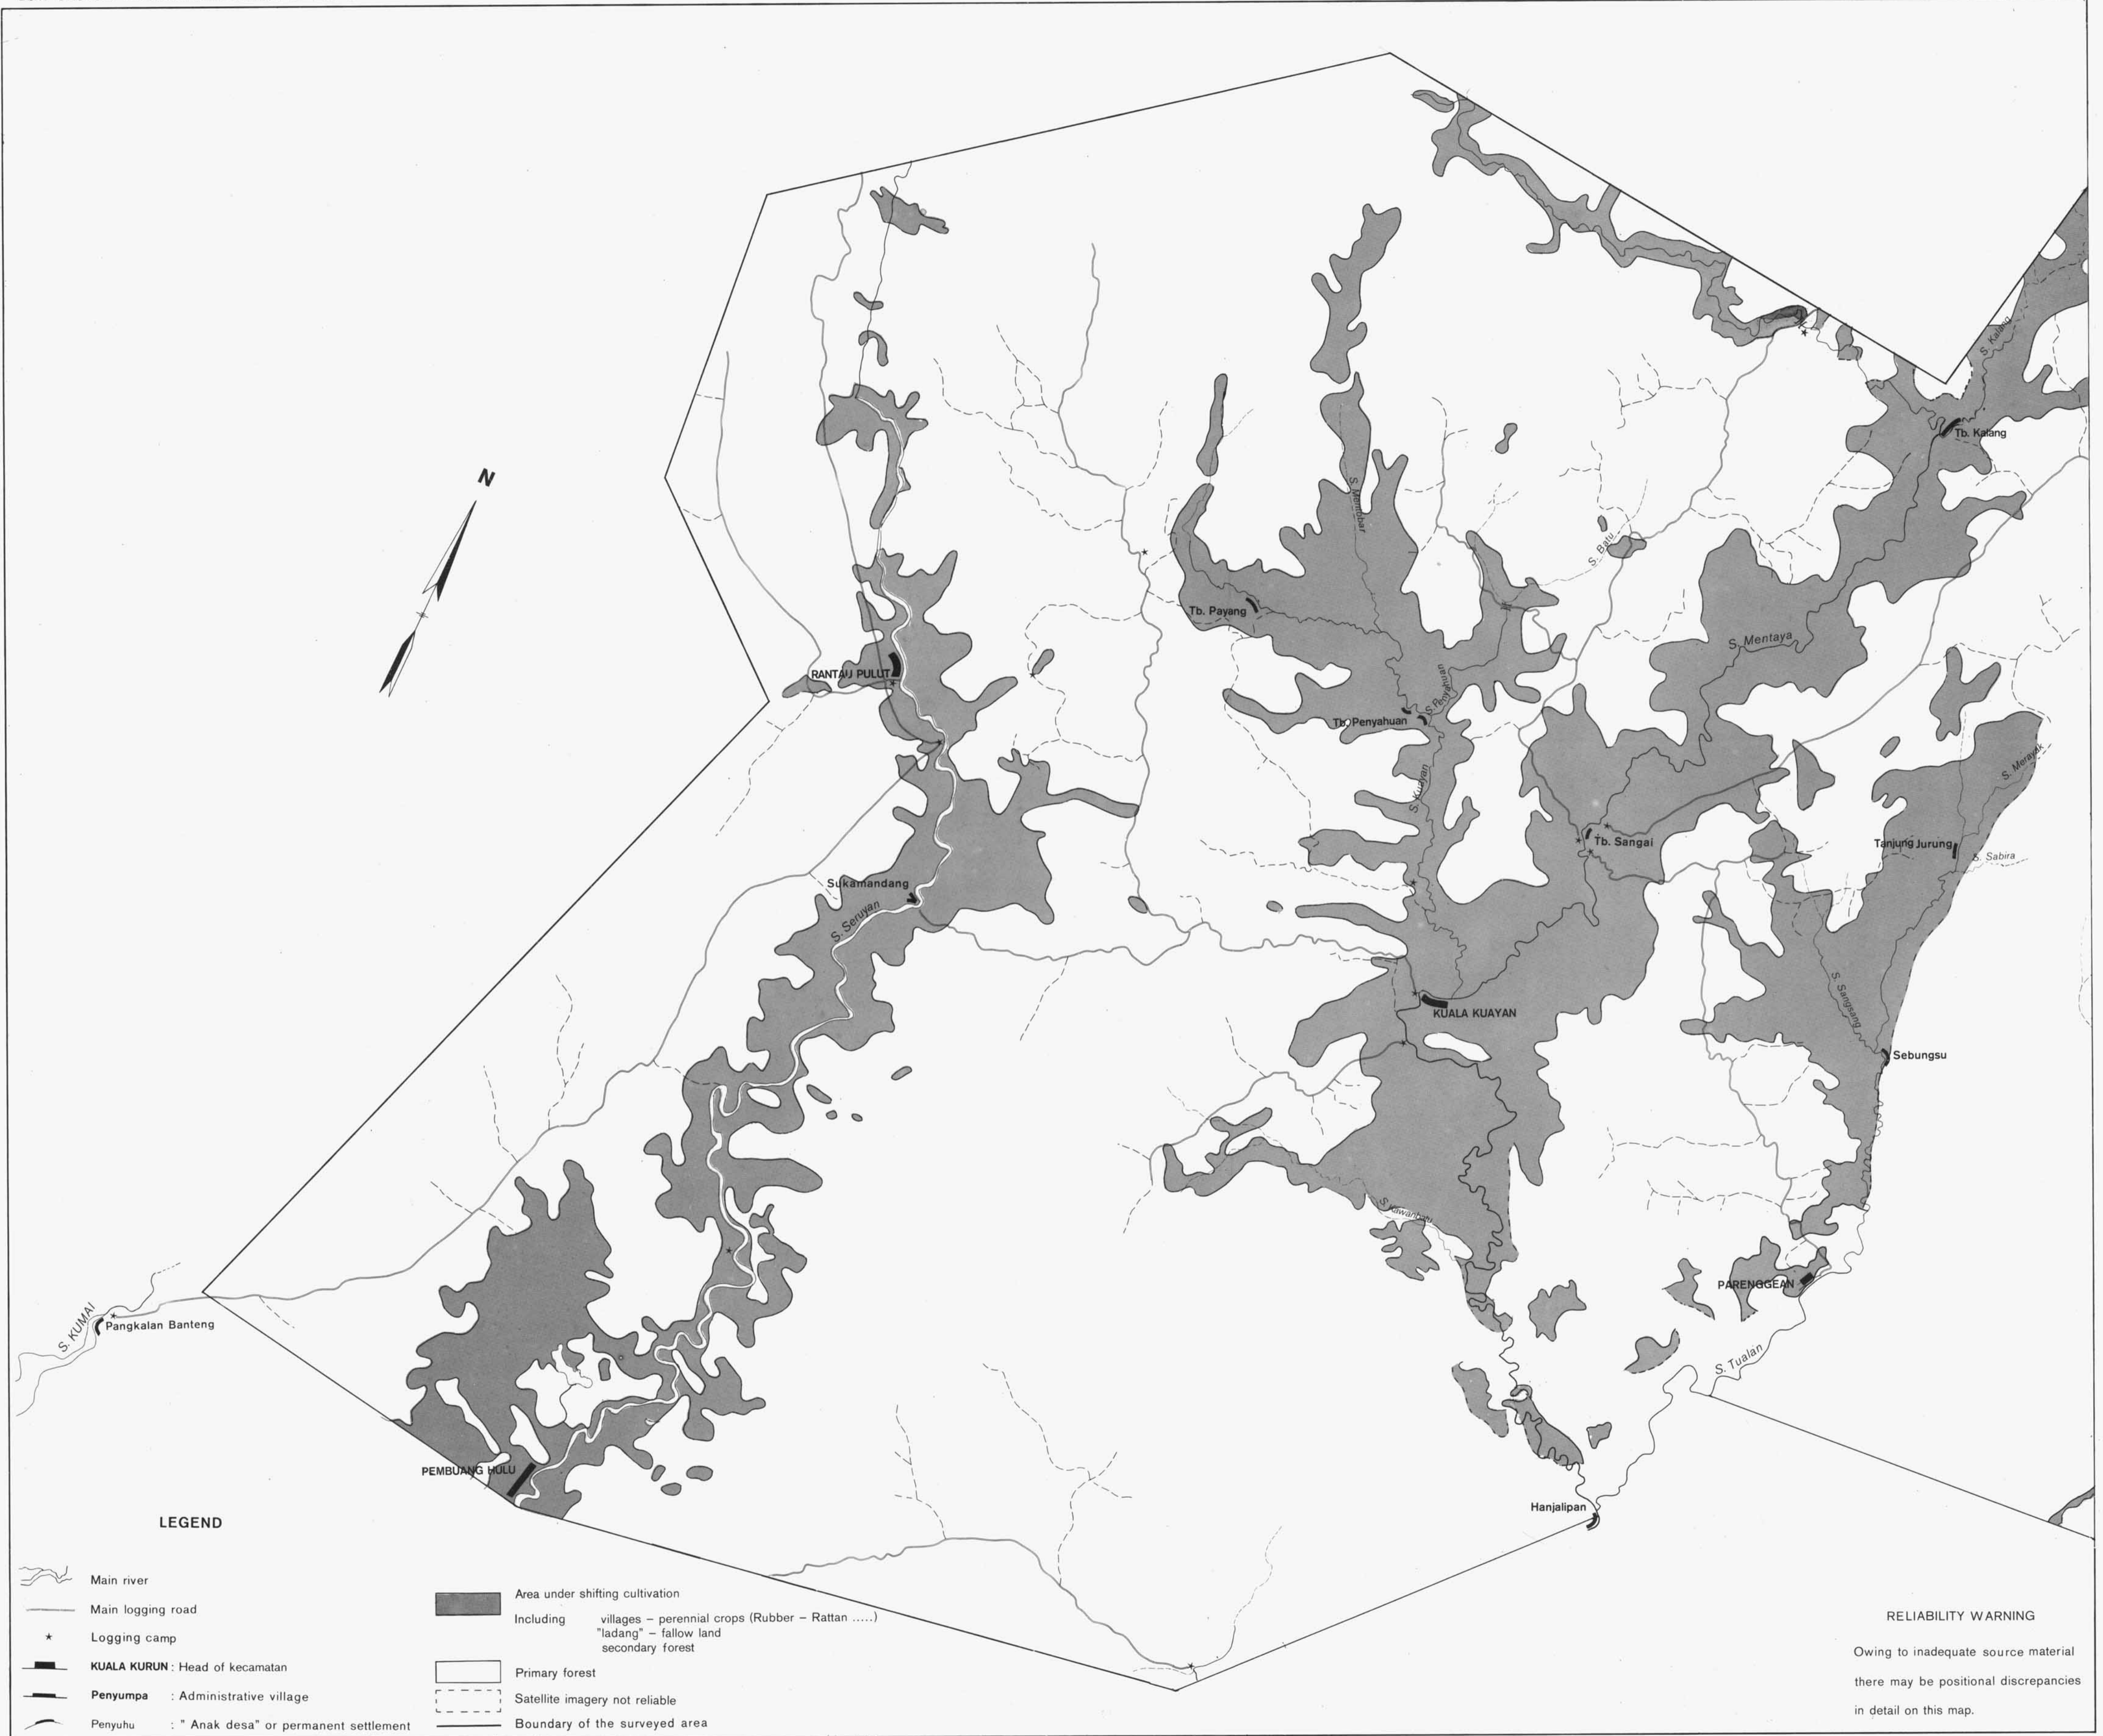

CENTRAL KALIMANTAN

D.J.T.-ORSTOM TRANSMIGRATION PROJECT PTA-44

AREA UNDER SHIFTING CULTIVATION

LEGEND

- Main river
- Main logging road
- Logging camp
- KUALA KURUN: Head of kecamatan
- Penyumpa: Administrative village
- Penyuhu: "Anak desa" or permanent settlement
- Area under shifting cultivation
- Including villages - perennial crops (Rubber - Rattan)'ladang' - fallow land secondary forest
- Primary forest
- Satellite imagery not reliable
- Boundary of the surveyed area

RELIABILITY WARNING

Owing to inadequate source material there may be positional discrepancies in detail on this map.

Source : - Satellite imagery NASA 1972 - 1979
Field work

13935
ORSTOM-D.J.T.-J.P. LAHUEC-KRISNADJAJA
O. SEVIN-SUDARMADJI

Printed by : CENTRE FOR SOIL RESEARCH, BOGOR 1981