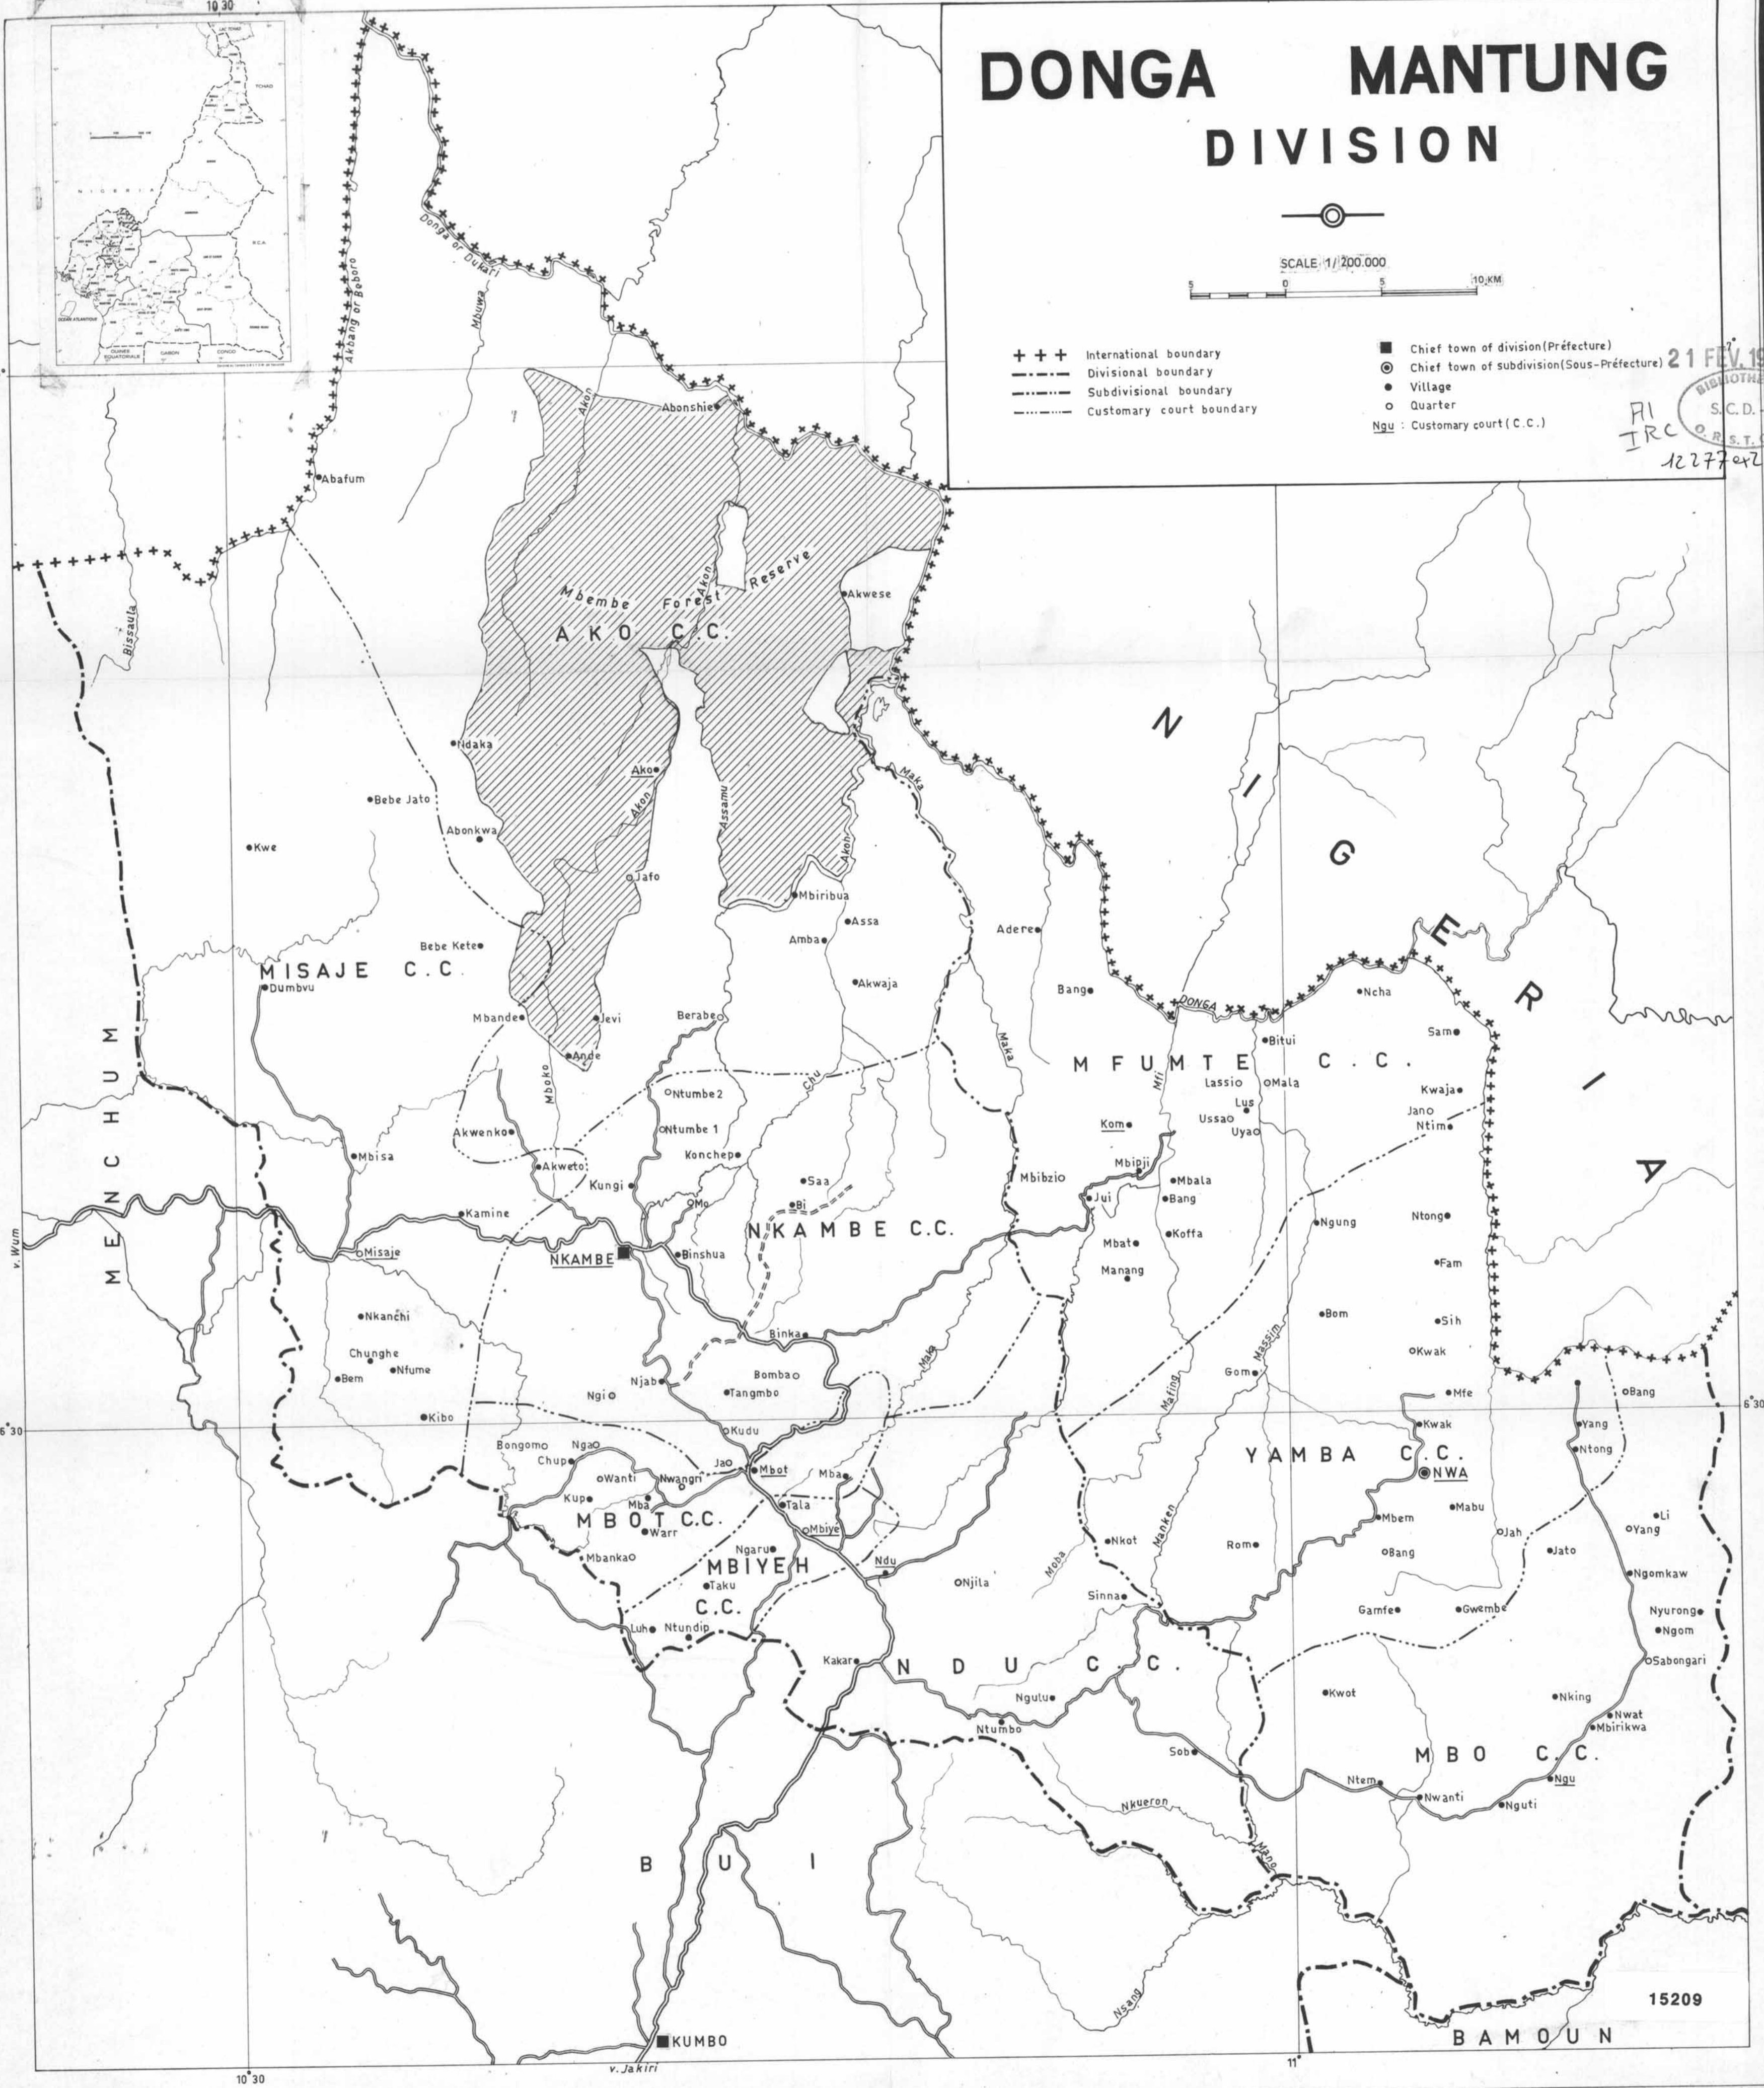

DONGA MANTUNG DIVISION

SCALE 1/200,000

- +++ International boundary
- - - - - Divisional boundary
- · - · - · Subdivisional boundary
- · - · - · Customary court boundary

- Chief town of division (Préfecture)
- ⊙ Chief town of subdivision (Sous-Préfecture)
- Village
- Quarter
- Ngu : Customary court (C.C.)

21 FEB 1974
BI
IRC
BIBLIOTHEQUE
S.C.D.
O.R.S.T.O.M.
1227 ex 2

15209